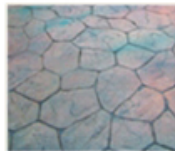

Belgium Block

Side Walk Slate

European Fan

Deep Groove Cobble

Caesar Stone

California Basket Weave

Ashley Slate

New English Weave

Large Ashley

Random Stone

UK Fan

Basket Weave

Herringbone

COLOURS

Platinum Grey

Charcoal

Mid Grey

Silver Grey

Deep Tan

Arizona Tan

Tan

Buckingham Brown

Buff

Plum